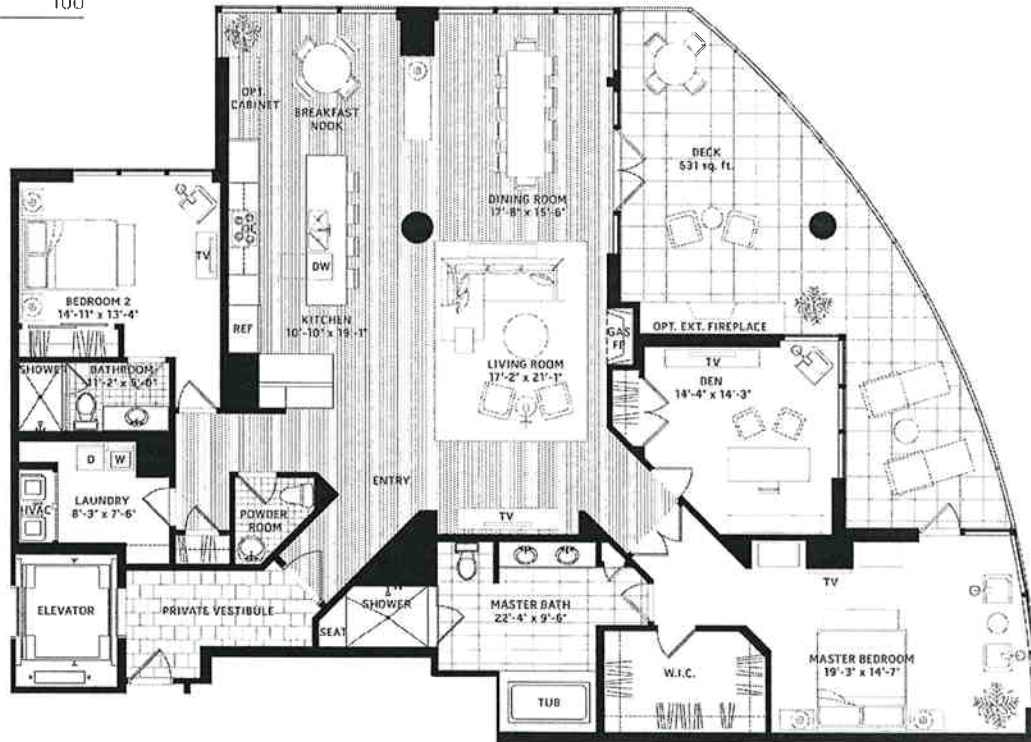

RESIDENCE F

FLOORS No.

25 – 29

3 BEDROOM / 2.5 BATH

TOTAL LIVING SQ. FT.	3,073
INTERIOR SQ. FT.	2,442
EXTERIOR SQ. FT.	531
VESTIBULE SQ. FT.	100

FLOORS 25 – 29

In our continuing effort to improve the design and function of our homes, we reserve the right to modify or change plans, specifications, features and prices without notice. All dimensions and sizes are approximate. Measurements are per the criteria outlined in the public offering statement.